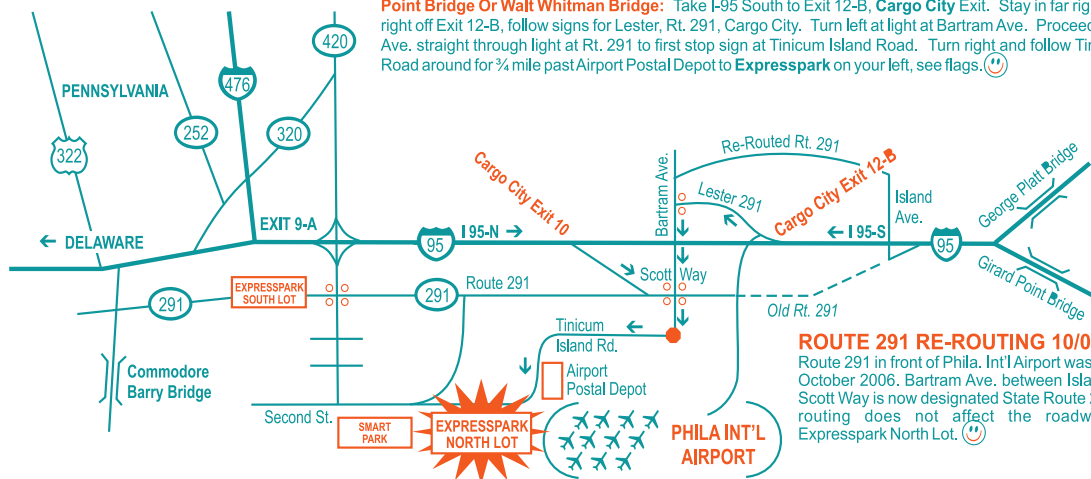

Directions Traveling from Delaware, Rt. 322, Rt. 476 or Rt. 420: Take I-95 North to Exit 10, Cargo City Exit. Follow Rt. 291 off exit in far right lane to first light at Scott Way. Turn right, follow to first stop sign, Tincum Island Rd. and turn right. Follow Tincum Island Rd. around for ¼ mile past Airport Postal Depot to Expresspark on your left, see flags.

Directions Traveling from Center City, Phila, N.E.Phila, Schuylkill Expressway, George Platt Bridge, Girard Point Bridge Or Walt Whitman Bridge: Take I-95 South to Exit 12-B, Cargo City Exit. Stay in far right lane, bear right off Exit 12-B, follow signs for Lester, Rt. 291, Cargo City. Turn left at light at Bartram Ave. Proceed on Bartram Ave. straight through light at Rt. 291 to first stop sign at Tincum Island Road. Turn right and follow Tincum Island Road around for ¼ mile past Airport Postal Depot to Expresspark on your left, see flags. 😊

ROUTE 291 RE-ROUTING 10/06

Route 291 in front of Phila. Int'l Airport was re-routed in October 2006. Bartram Ave. between Island Ave. and Scott Way is now designated State Route 291. This re-routing does not affect the roadway to/from Expresspark North Lot. 😊