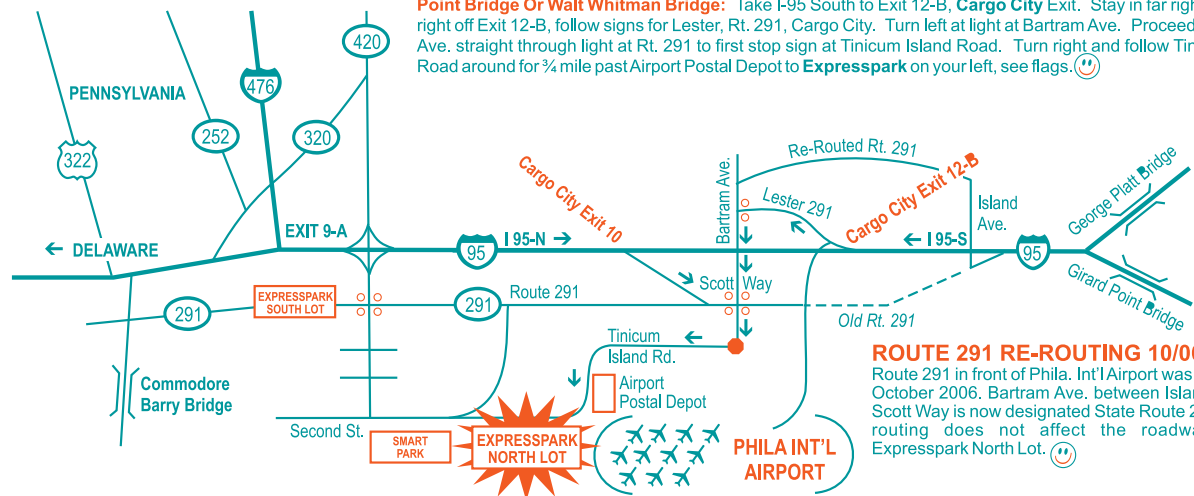

AIRPORT PARKING - Best Price, Best Service, Best Choice!

- Only 2 minutes from the Airport! | Bright fenced-in lot.
- FREE 24-hour shuttle service, convenient location.
- New shuttle buses with courteous, professional uniformed drivers to assist you with luggage at your car and airport terminal.
- Confusion-free low daily rates! | All major credit cards accepted!
- Winners of Multiple Awards, too many to list here, the most recent awards Top Work Places 2019 & 2020 and Family-Owned Business Awards - Service Excellence 2019. Please visit expresspark.net to view our list of achievements. 😊
- CALL 1-800-930-PARK (7275) for quick Airport pick-up!

OFFER EXPIRES December 31, 2021

*Price subject to change.

The Travelers' Choice 😊

www.expresspark.net

(610) 595-0244

1070 Tinicum Island Road
Philadelphia, PA 19113

Directions Traveling from Delaware, Rt. 322, Rt. 476 or Rt. 420: Take I-95 North to Exit 10, Cargo City Exit. Follow Rt. 291 off exit in far right lane to first light at Scott Way. Turn right, follow to first stop sign, Tinicum Island Rd. and turn right. Follow Tinicum Island Rd. around for ¼ mile past Airport Postal Depot to Expresspark on your left, see flags.

Directions Traveling from Center City, Phila, N.E.Phila, Schuylkill Expressway, George Platt Bridge, Girard Point Bridge Or Walt Whitman Bridge: Take I-95 South to Exit 12-B, Cargo City Exit. Stay in far right lane, bear right off Exit 12-B, follow signs for Lester, Rt. 291, Cargo City. Turn left at light at Bartram Ave. Proceed on Bartram Ave. straight through light at Rt. 291 to first stop sign at Tinicum Island Road. Turn right and follow Tinicum Island Road around for ¼ mile past Airport Postal Depot to Expresspark on your left, see flags. 😊

ROUTE 291 RE-ROUTING 10/06

Route 291 in front of Phila. Int'l Airport was re-routed in October 2006. Bartram Ave. between Island Ave. and Scott Way is now designated State Route 291. This re-routing does not affect the roadway to/from Expresspark North Lot. 😊