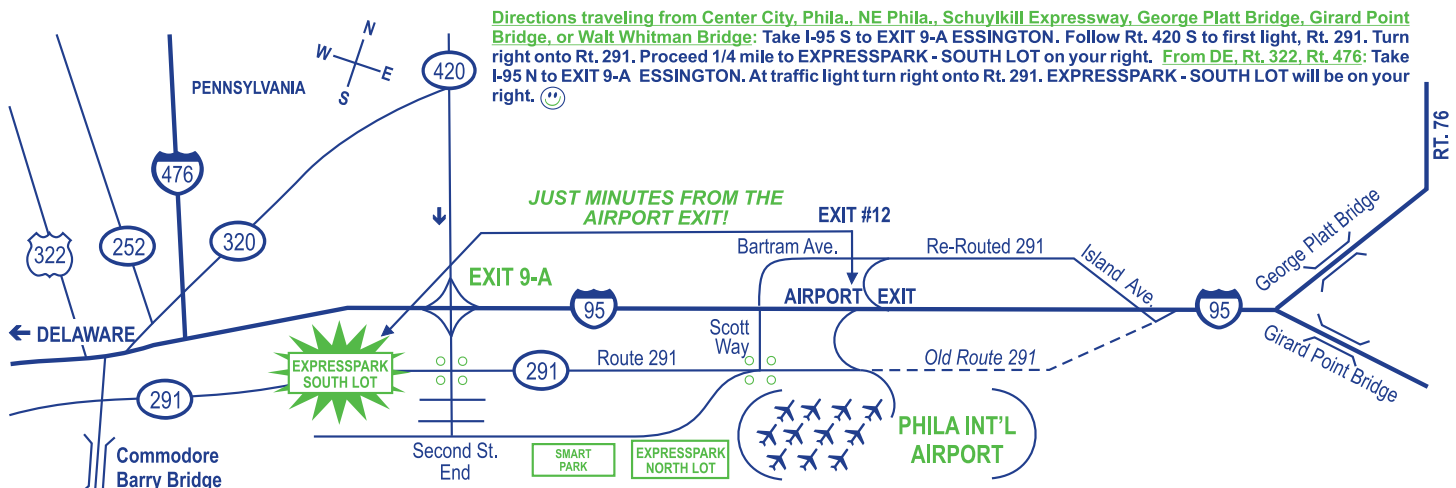

OFFER EXPIRES December 31, 2021

*Price subject to change.

The Travelers' Choice 🗳️

www.expresspark.net

(610) 521-0900

**55 Industrial Highway
Essington, PA 19029**

Expresspark, Inc.®, SOUTH LOT, 55 Industrial Highway, Essington, PA 19029 610-521-0900
FOR AIRPORT PICK-UP: 1-877-291-PARK (7275)